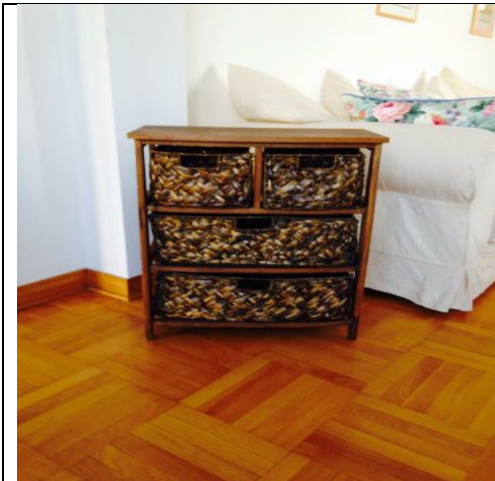

STORAGE UNIT AZN60
SOLD